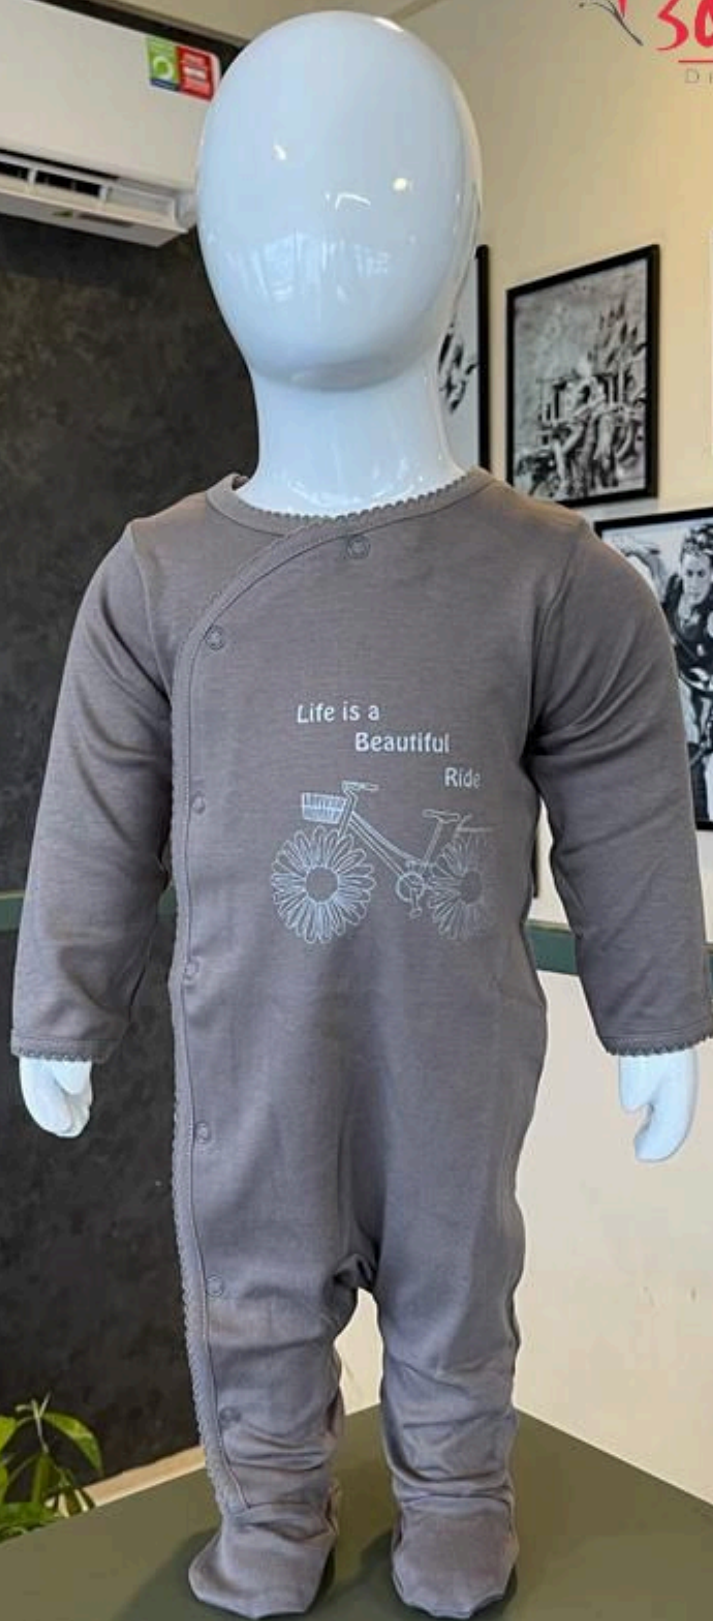

Boon Baby
DELICATE CLOTHING

DHIYA

SIZE: XS , S , M